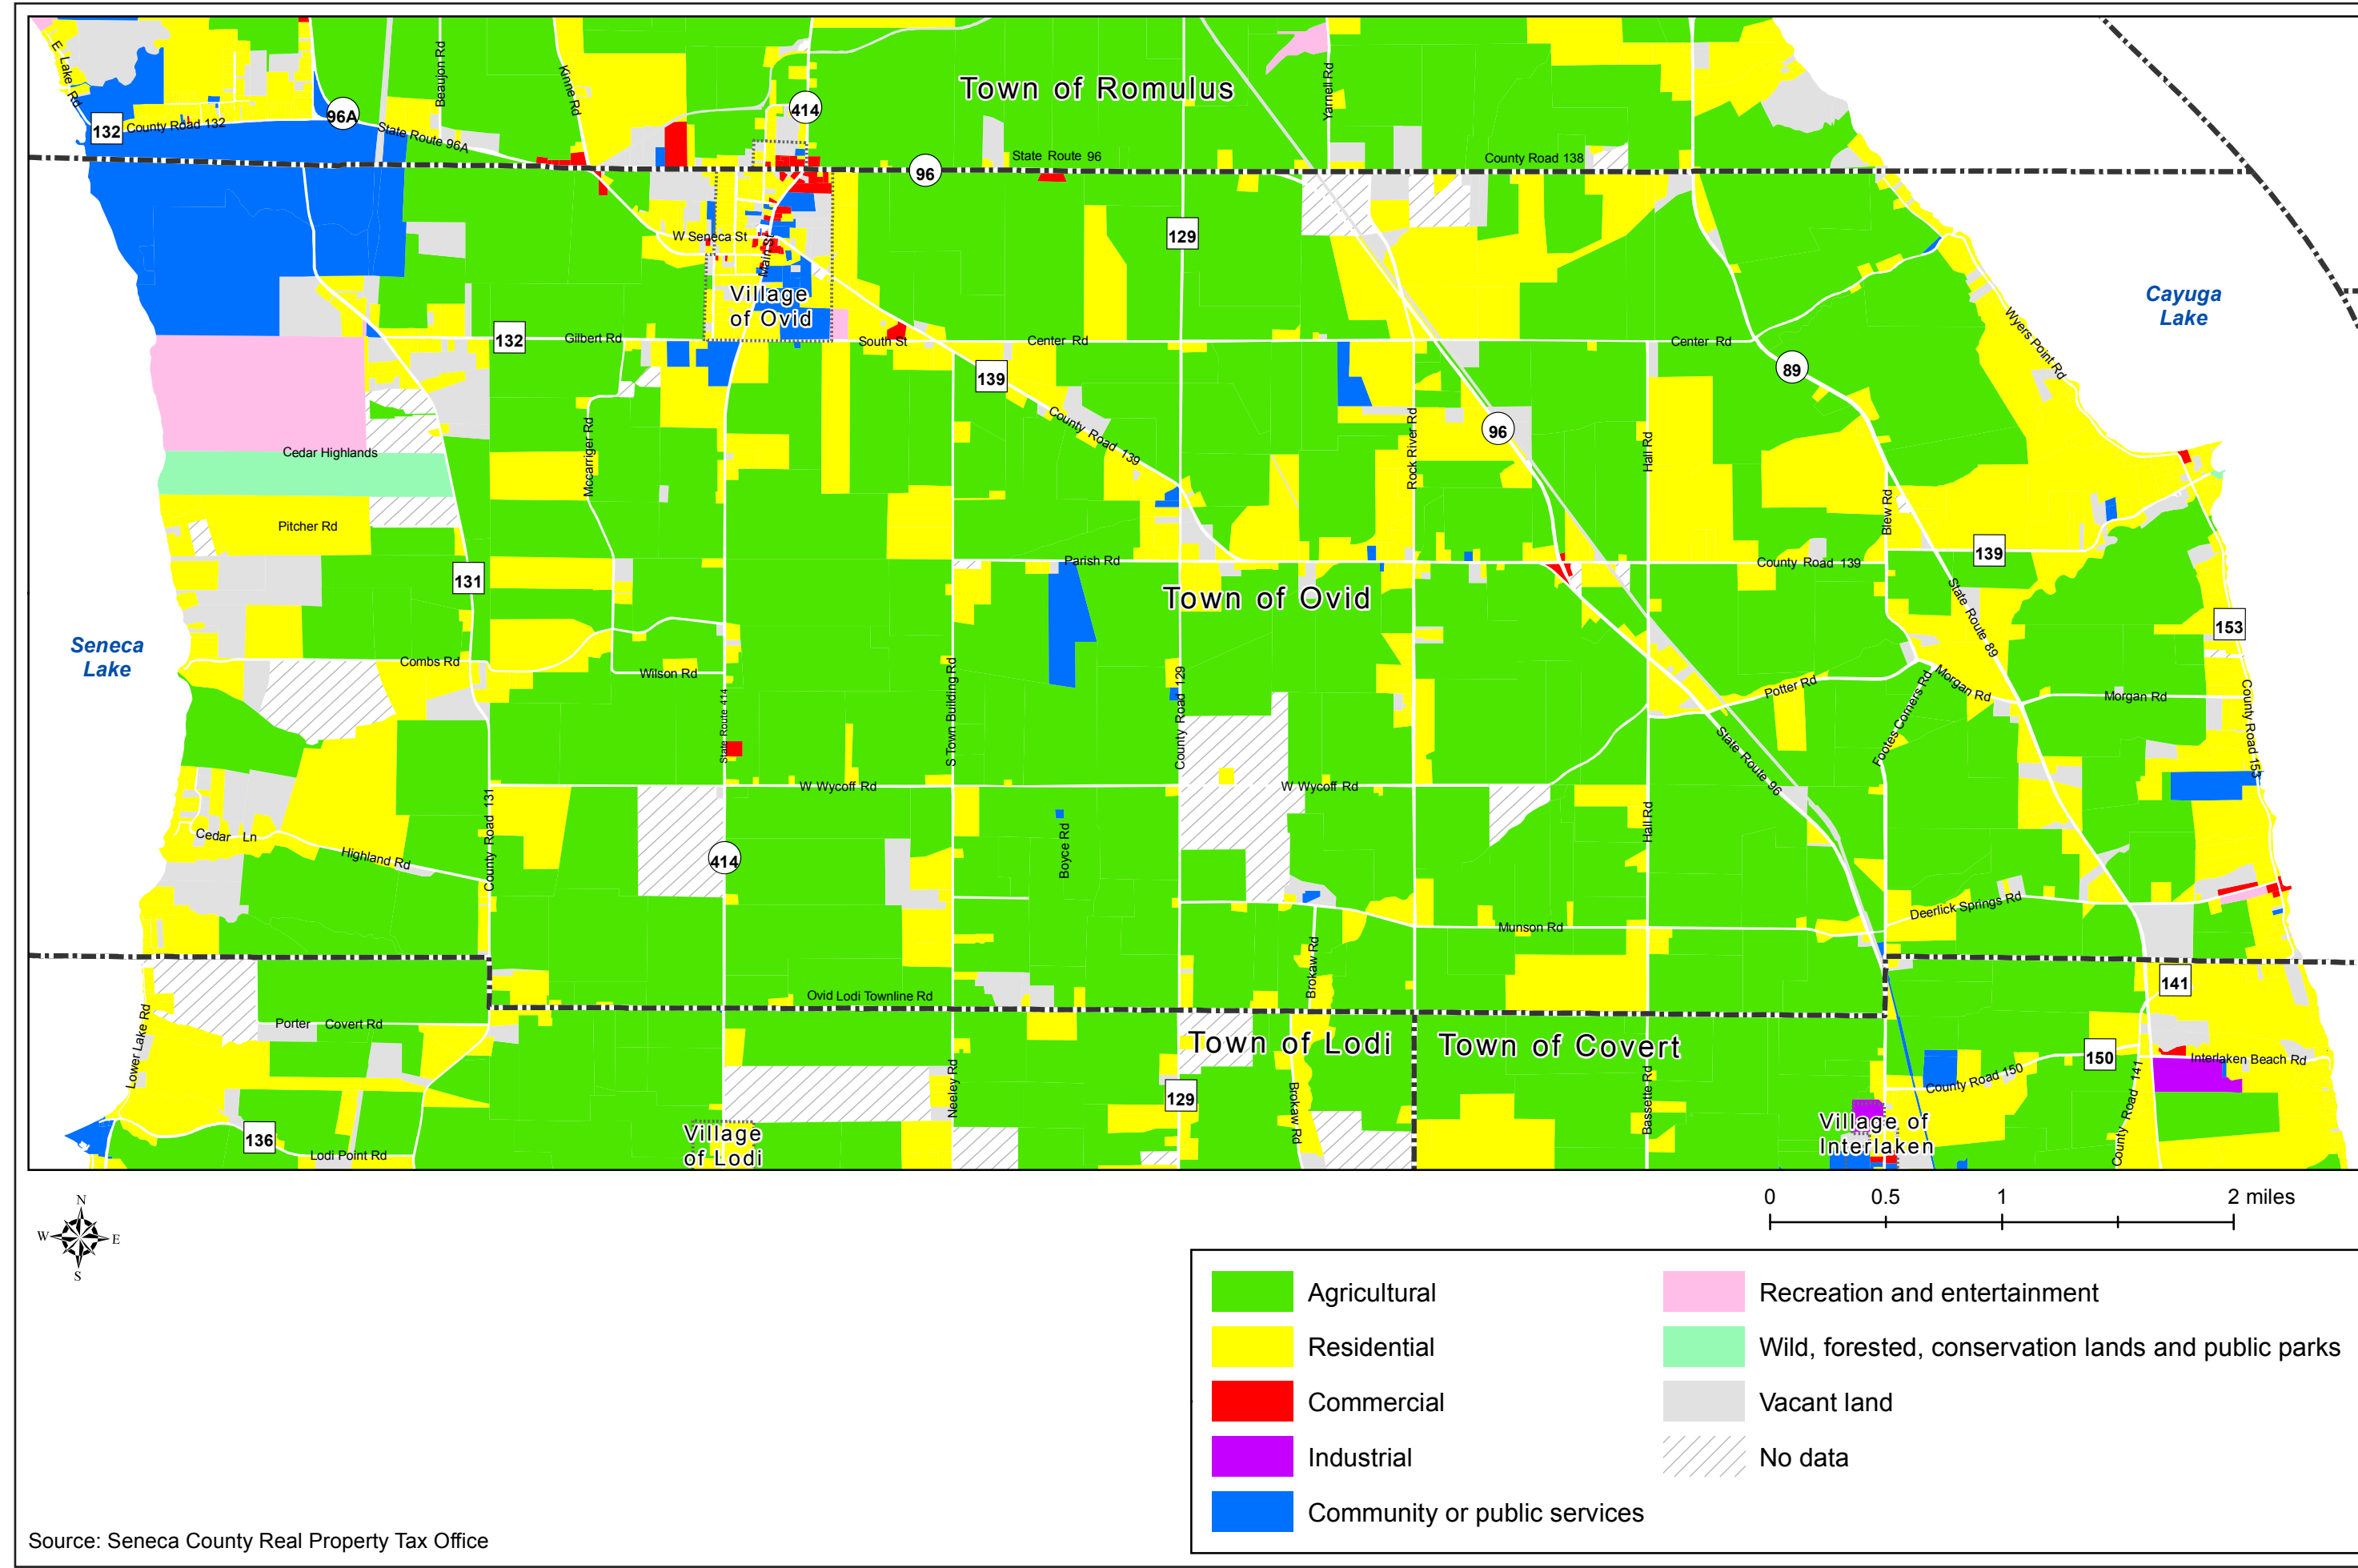

Town of Ovid Comprehensive Plan: Geographic Overview

Land Use

Elevation

Address Points (2017)

Selected Places